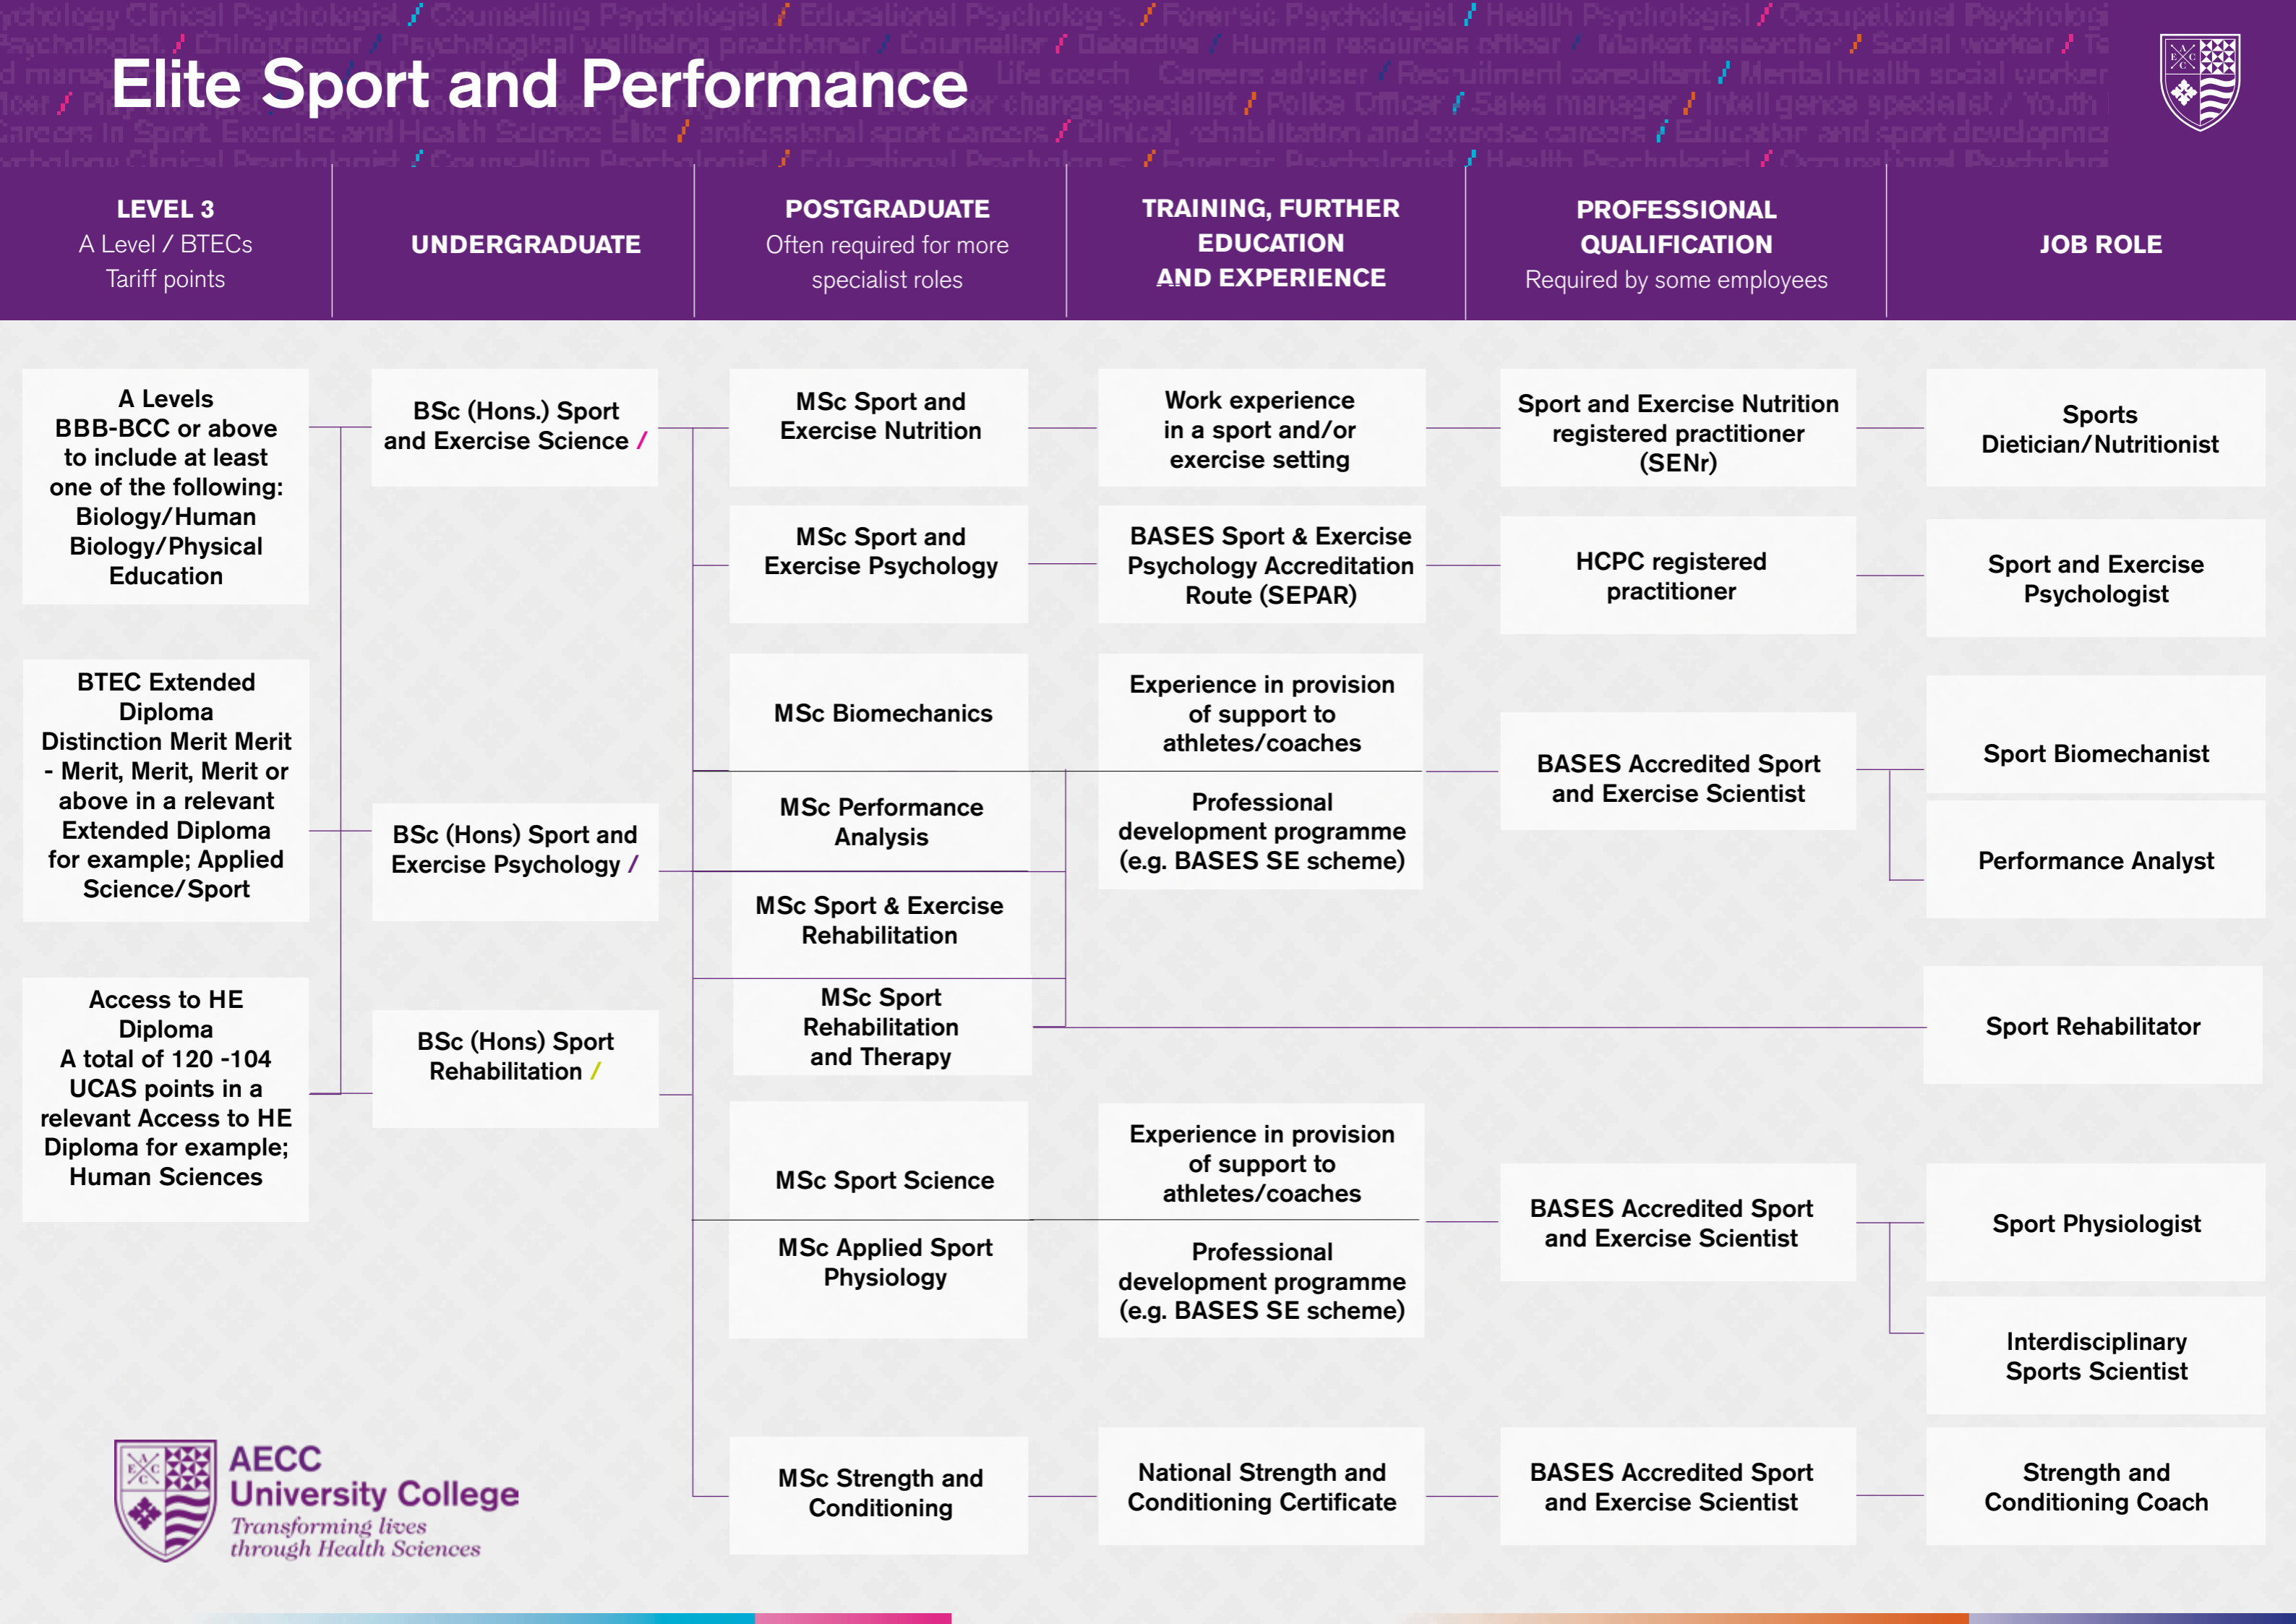

Clinical Exercise, Health and Fitness

LEVEL 3 A Level / BTECs Tariff points	UNDERGRADUATE	POSTGRADUATE Often required for more specialist roles	TRAINING, FURTHER EDUCATION AND EXPERIENCE	PROFESSIONAL QUALIFICATION Required by some employees	JOB ROLE
--	----------------------	---	---	---	-----------------

*Physiotherapists are also employed in elite sport and performance environments

Elite Sport and Performance

Research, Teaching, Coaching and Sport

LEVEL 3 A Level / BTECs Tariff points	UNDERGRADUATE	POSTGRADUATE Often required for more specialist roles	TRAINING, FURTHER EDUCATION AND EXPERIENCE	PROFESSIONAL QUALIFICATION Required by some employees	JOB ROLE
--	----------------------	---	---	---	-----------------

Career Prospects

Future Career Prospects