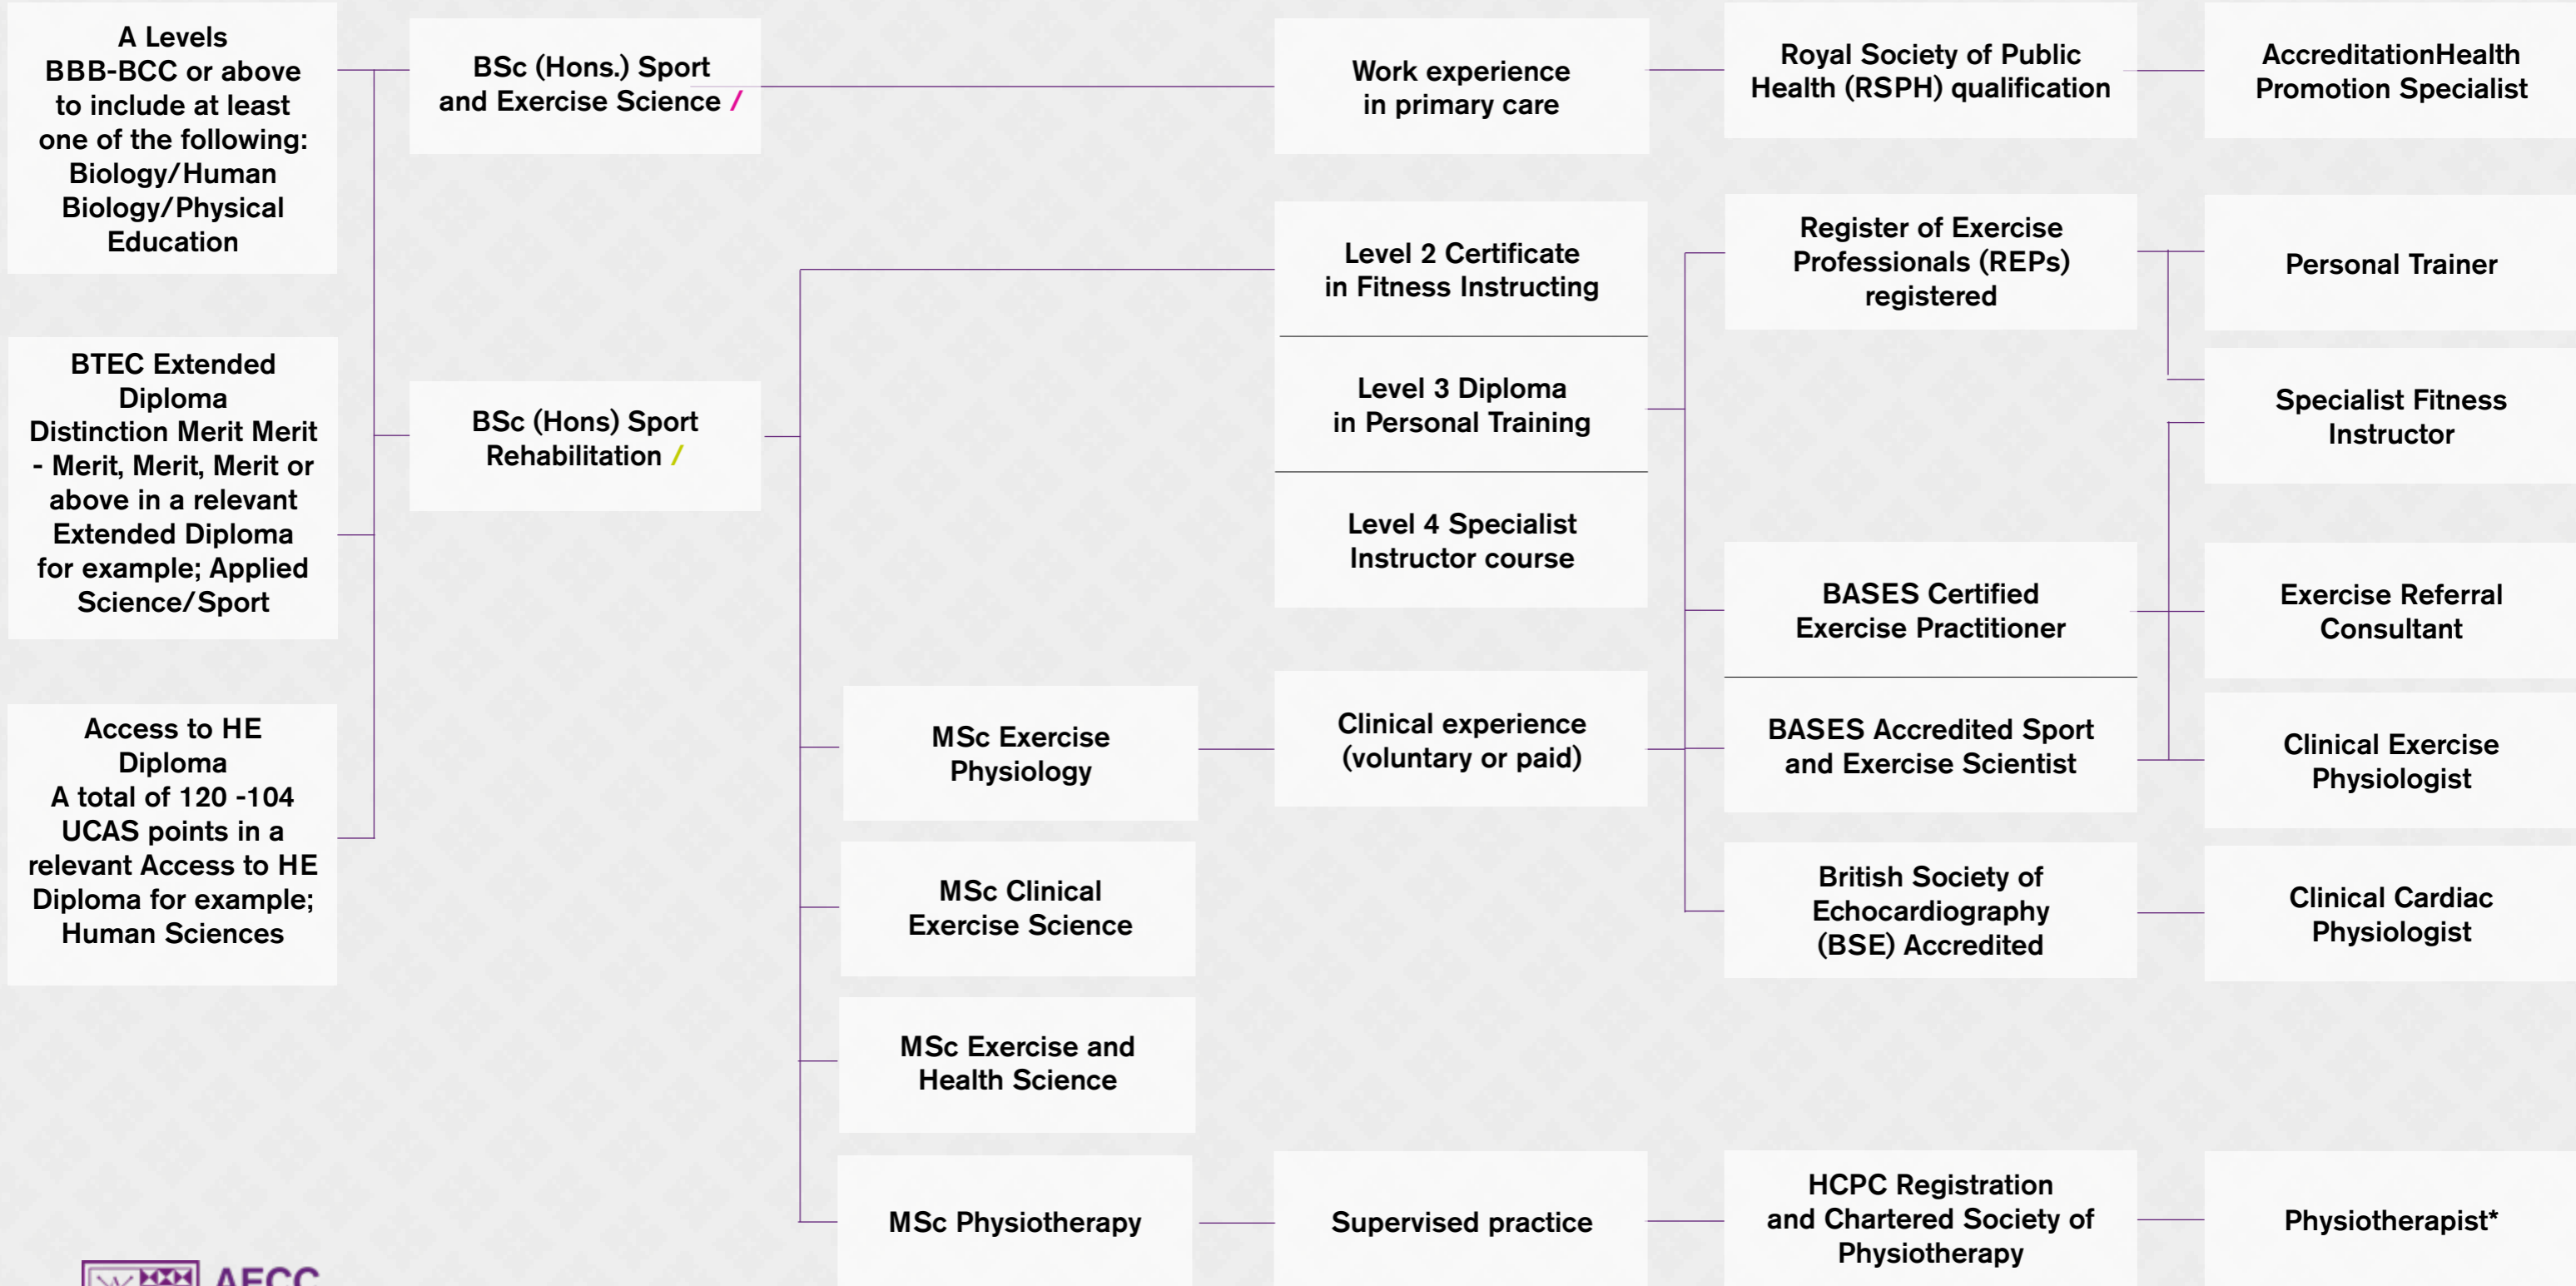

Clinical Exercise, Health and Fitness

LEVEL 3 A Level / BTECs Tariff points	UNDERGRADUATE	POSTGRADUATE Often required for more specialist roles	TRAINING, FURTHER EDUCATION AND EXPERIENCE	PROFESSIONAL QUALIFICATION Required by some employees	JOB ROLE
--	----------------------	---	---	---	-----------------

*Physiotherapists are also employed in elite sport and performance environments

Elite Sport and Performance

Research, Teaching, Coaching and Sport

LEVEL 3 A Level / BTECs Tariff points	UNDERGRADUATE	POSTGRADUATE Often required for more specialist roles	TRAINING, FURTHER EDUCATION AND EXPERIENCE	PROFESSIONAL QUALIFICATION Required by some employees	JOB ROLE
--	----------------------	---	---	---	-----------------

Career Prospects

Future Career Prospects