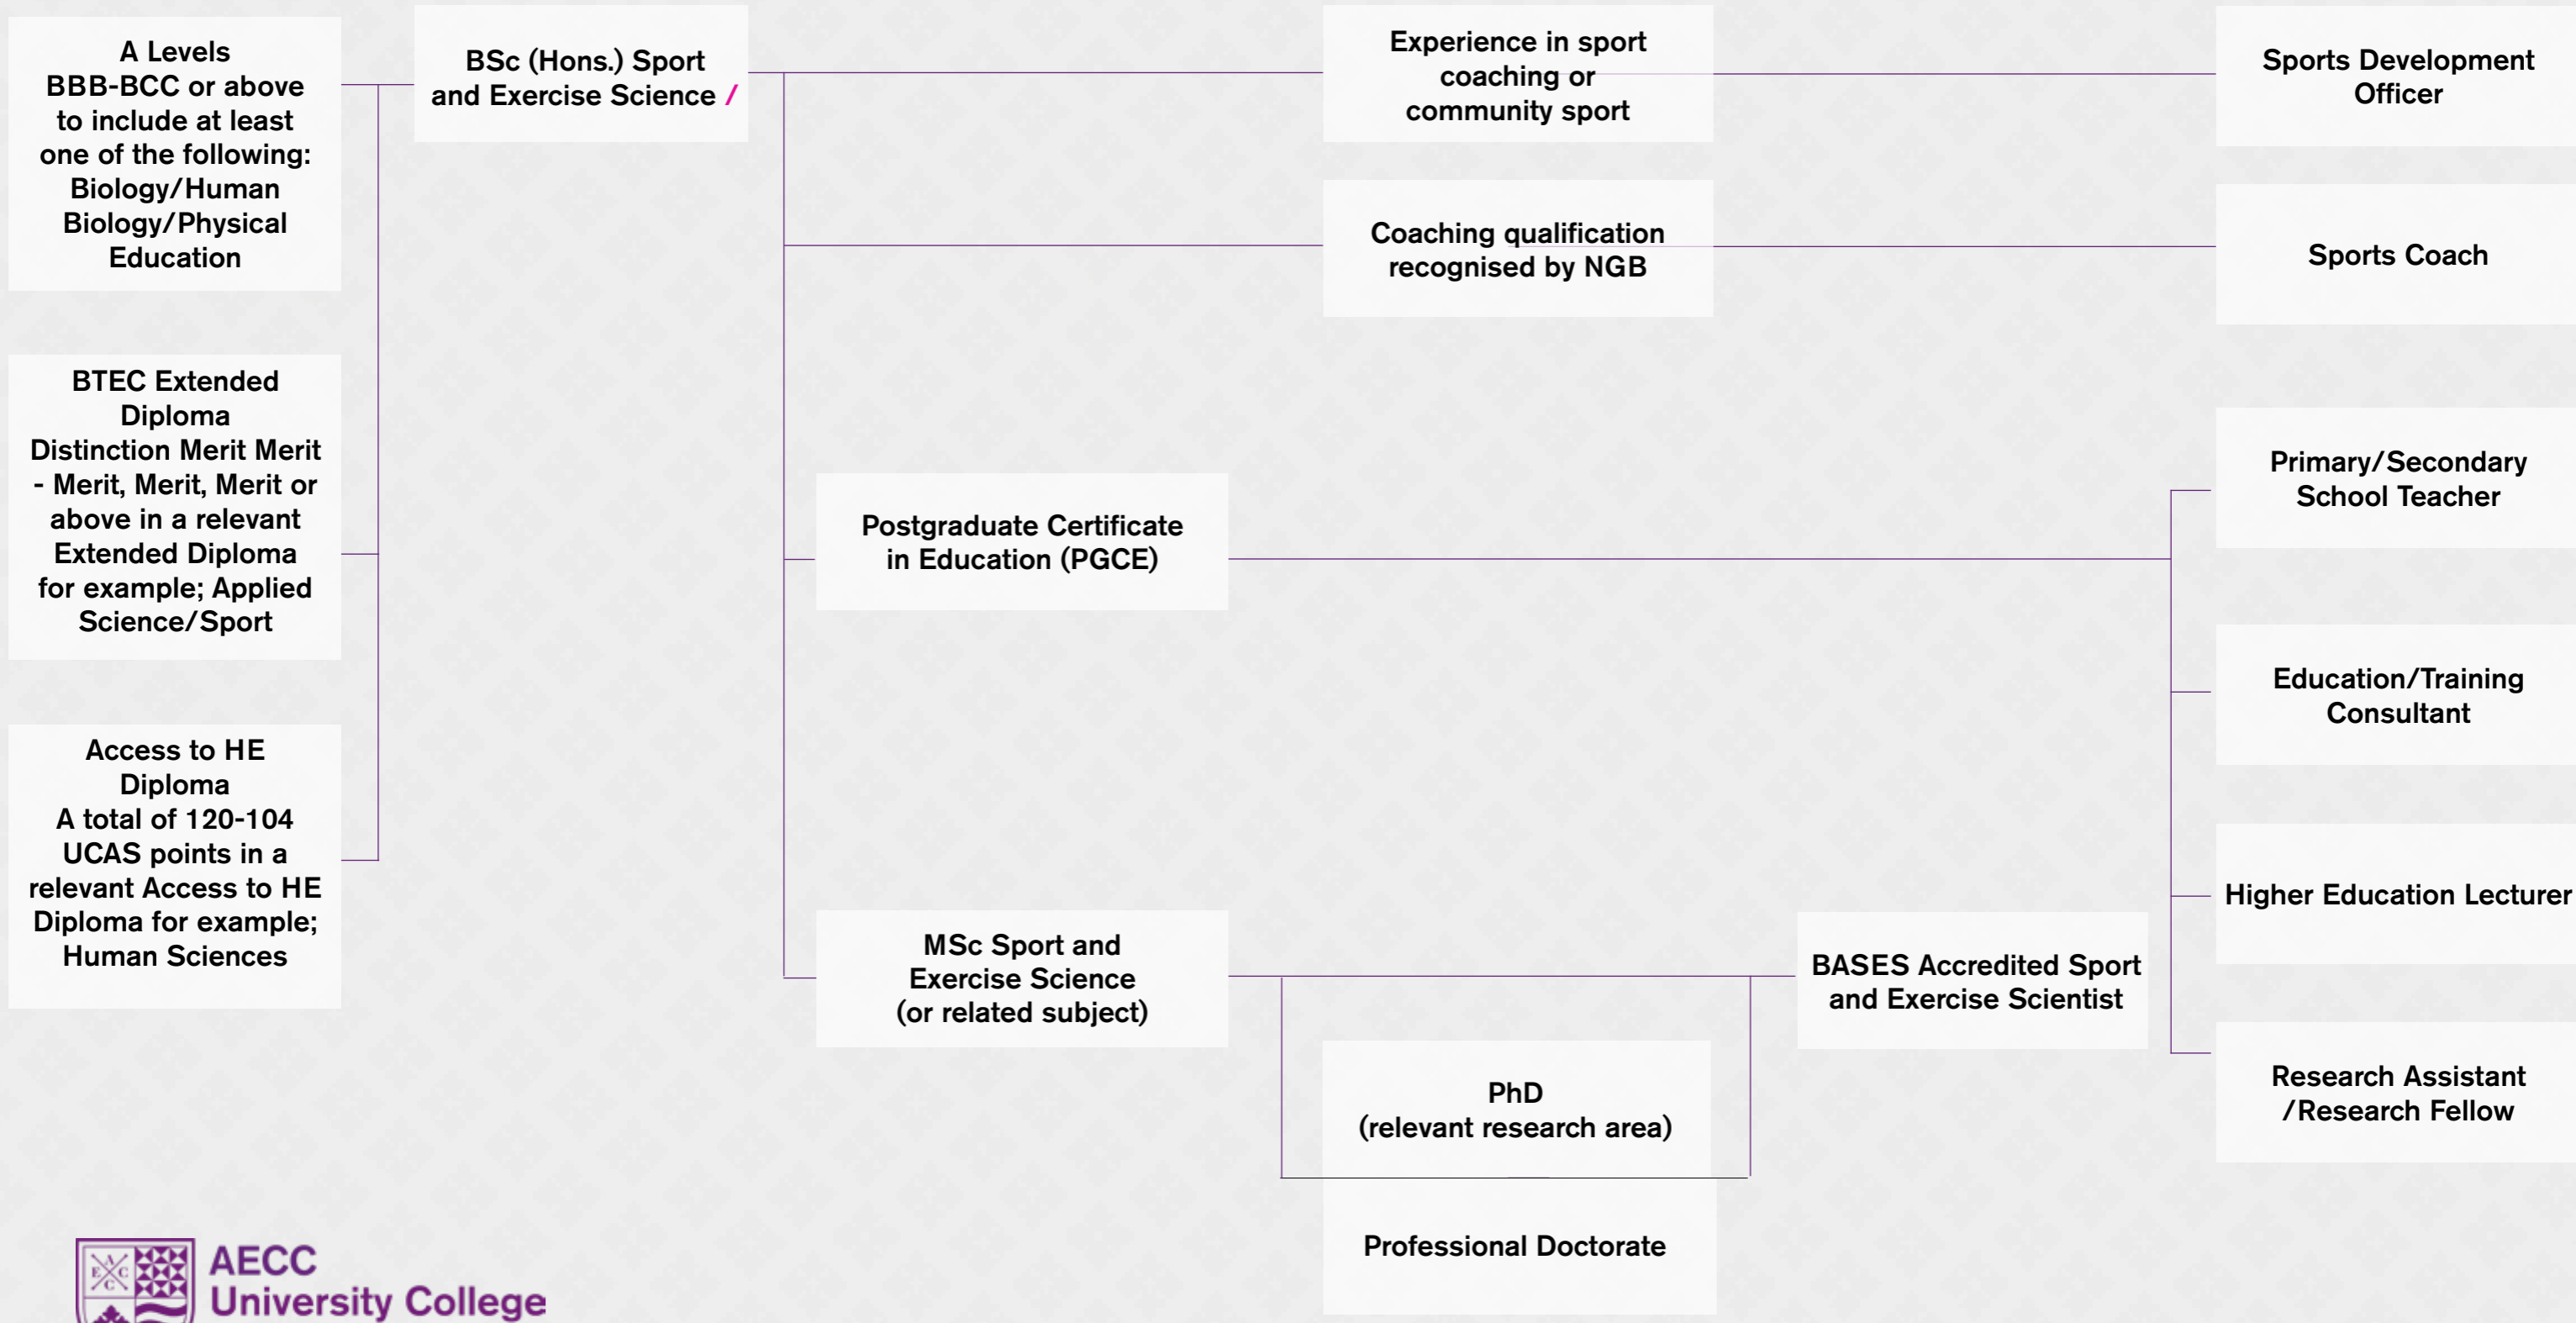

*Physiotherapists are also employed in elite sport and performance environments

Elite Sport and Performance

Research, Teaching, Coaching and Sport

LEVEL 3 A Level / BTECs Tariff points	UNDERGRADUATE	POSTGRADUATE Often required for more specialist roles	TRAINING, FURTHER EDUCATION AND EXPERIENCE	PROFESSIONAL QUALIFICATION Required by some employees	JOB ROLE
--	----------------------	---	---	---	-----------------

Career Prospects

Future Career Prospects